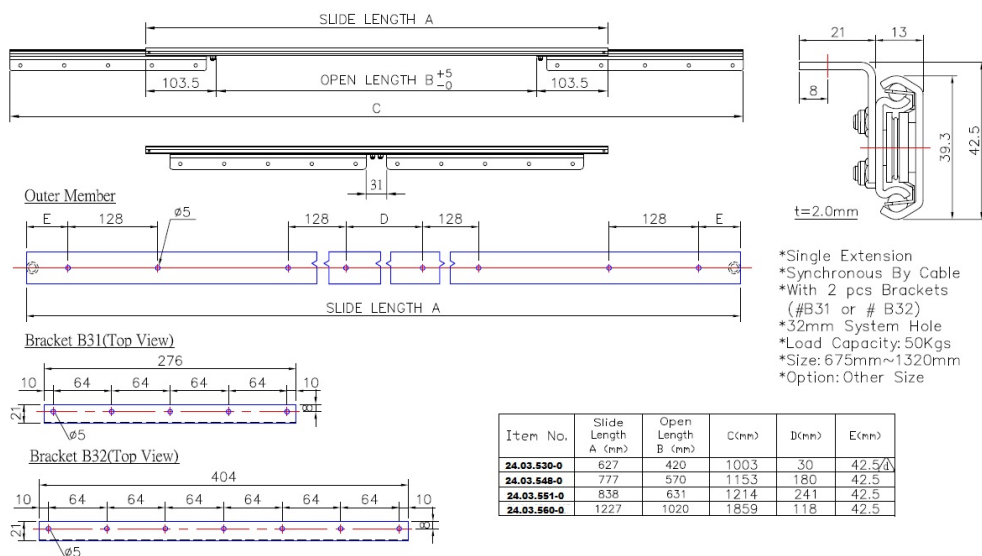

PRODUCT SHEET

Description:

Synchron Slide B 627/420, Opening 420mm, Wing 276mm, Total Open Length:1003mm, Closed Length:627mm, Load Capacity, 45 Kg.

Item number:

24.03.530-0

Units	Box	Carton	HS Code	Barcode
Pair	1	6	8302420090	

5704866087995

SISO A/S

Mileparken 11
DK-2740 Skovlunde
Denmark
VAT: DK 24786013

Phone +45 45 830 900

www.siso.dk
siso@siso.dk

Danske Bank
Nytrov Branch
Copenhagen
SWIFT: DABADKKK

Account no.
4180 3112 112936
IBAN Account
DK7230003112112936